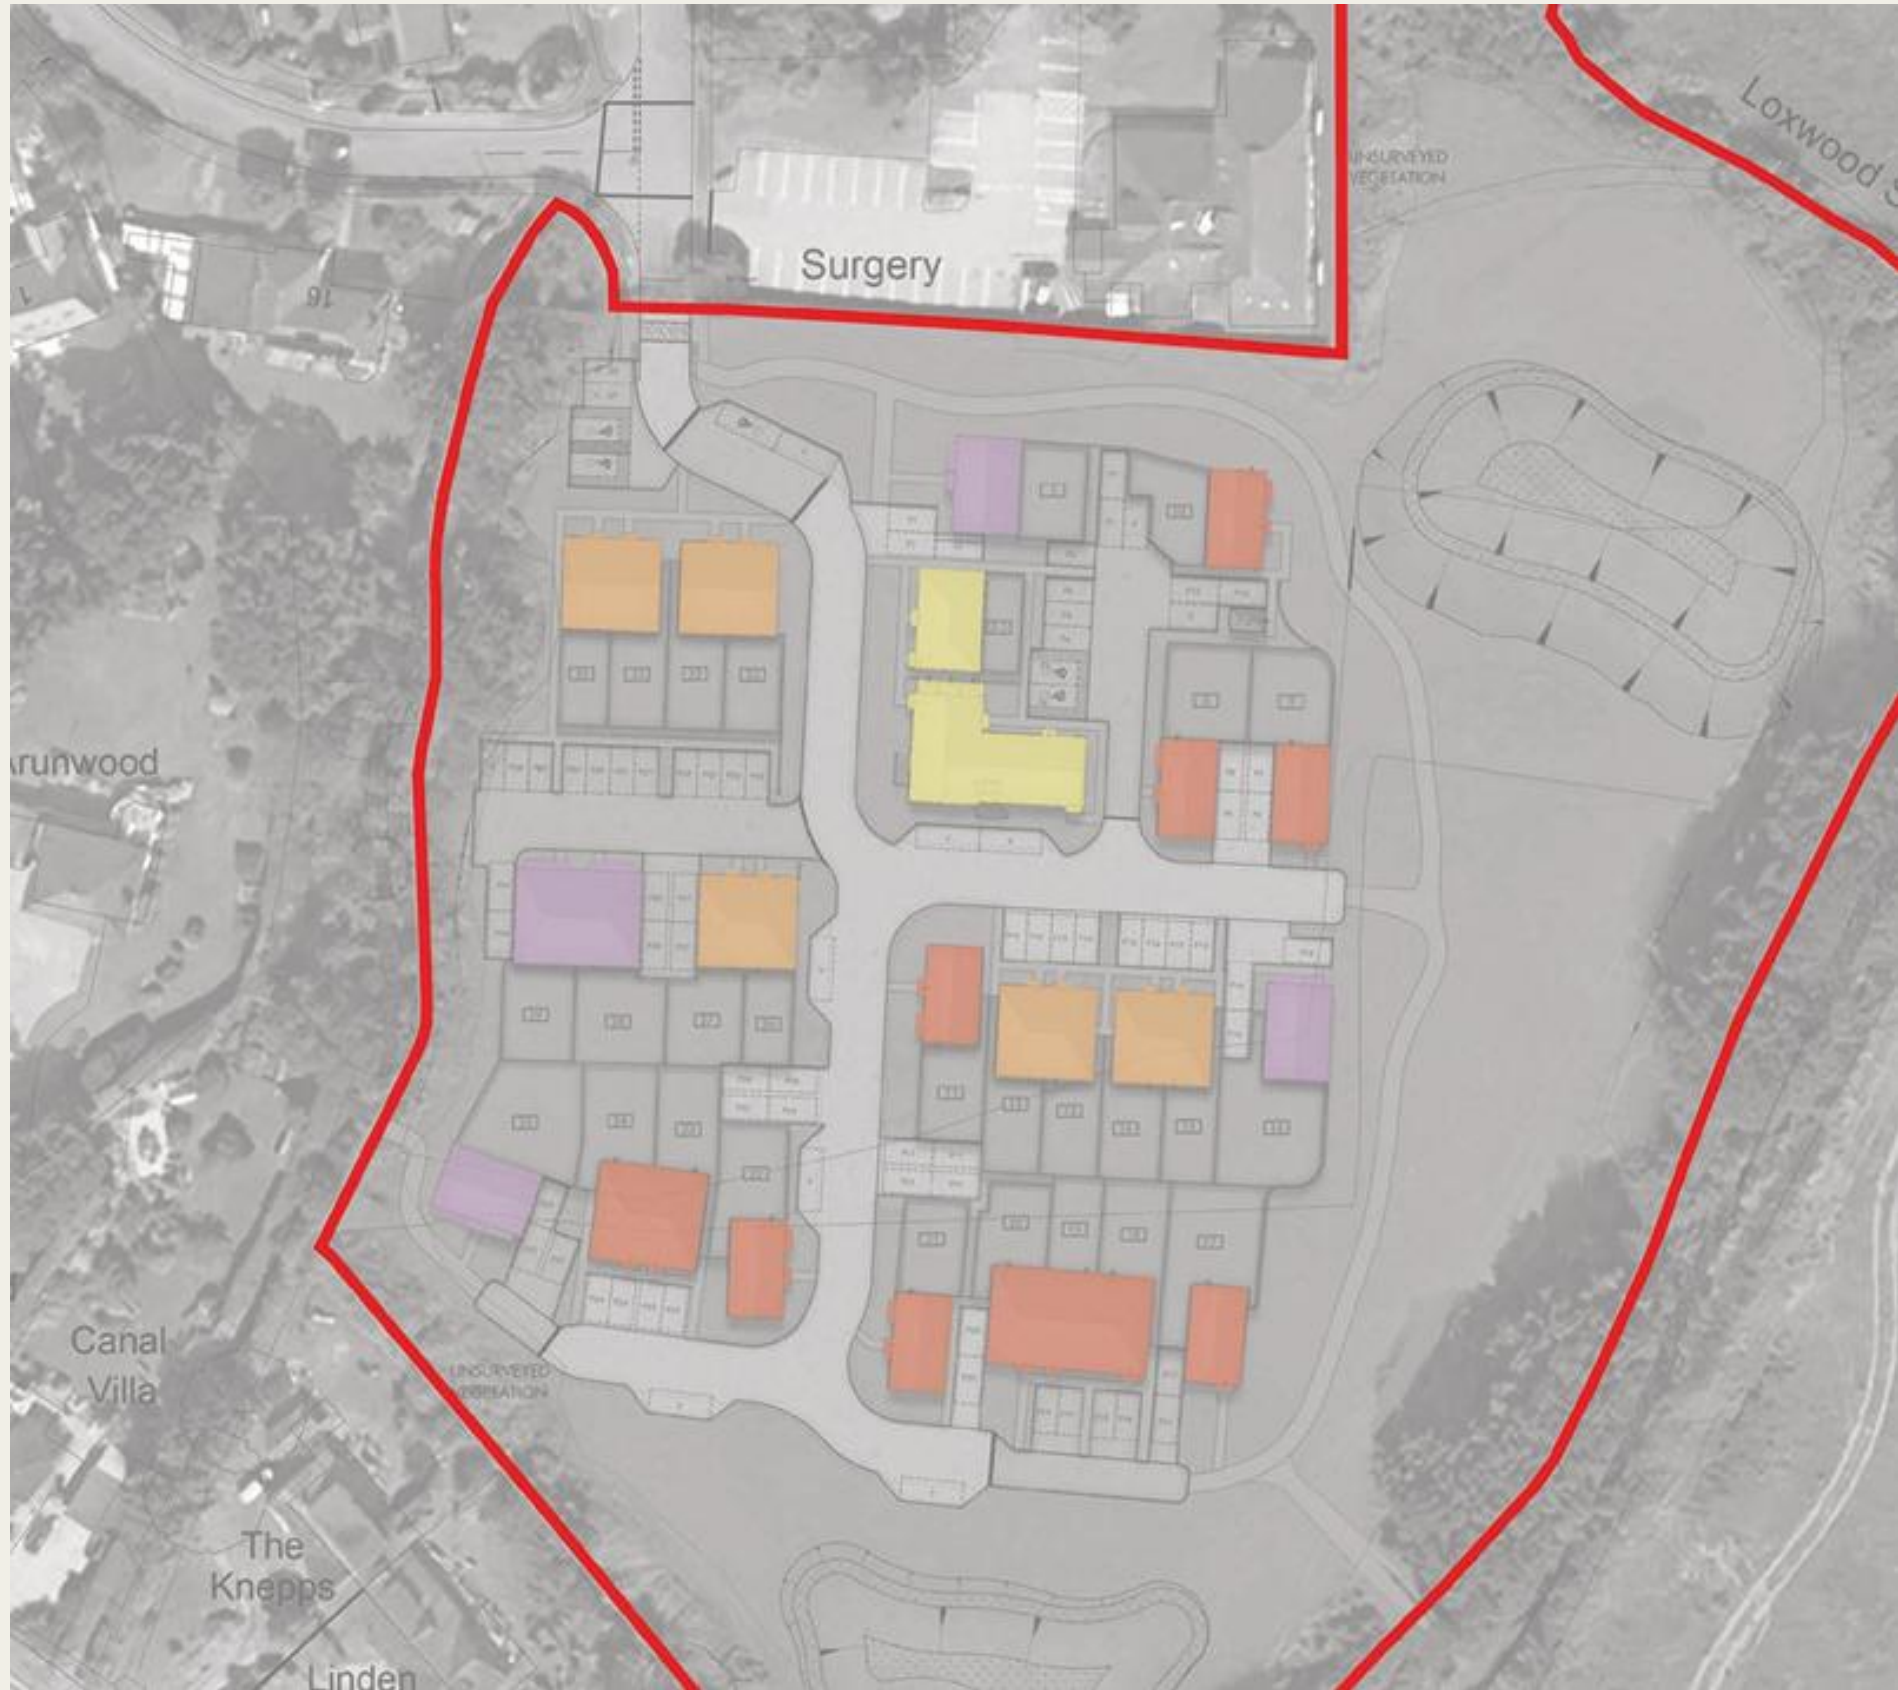

# Farm Close, Loxwood

# Dwelling Mix

|              |           |
|--------------|-----------|
| 1 Bed        | 4         |
| 2 Bed        | 12        |
| 3 Bed        | 12        |
| 4 Bed        | 5         |
| <b>Total</b> | <b>33</b> |

# Landscape Character Areas

- 1 Streetscene**  
The residential focused streets provide a smaller shared street vernacular, putting emphasis on pedestrian interaction with street trees and rain gardens to soften the area.
- 2 Open Space Frontages**  
Focal open space within the community, serving as a primary linear space for play and recreation.
- 3 Ecological Edge**  
Rural landscape edge providing retention and enhancement of ecological corridor and grassland edge

# Off Site Highway Improvements

Farm Close, Loxwood